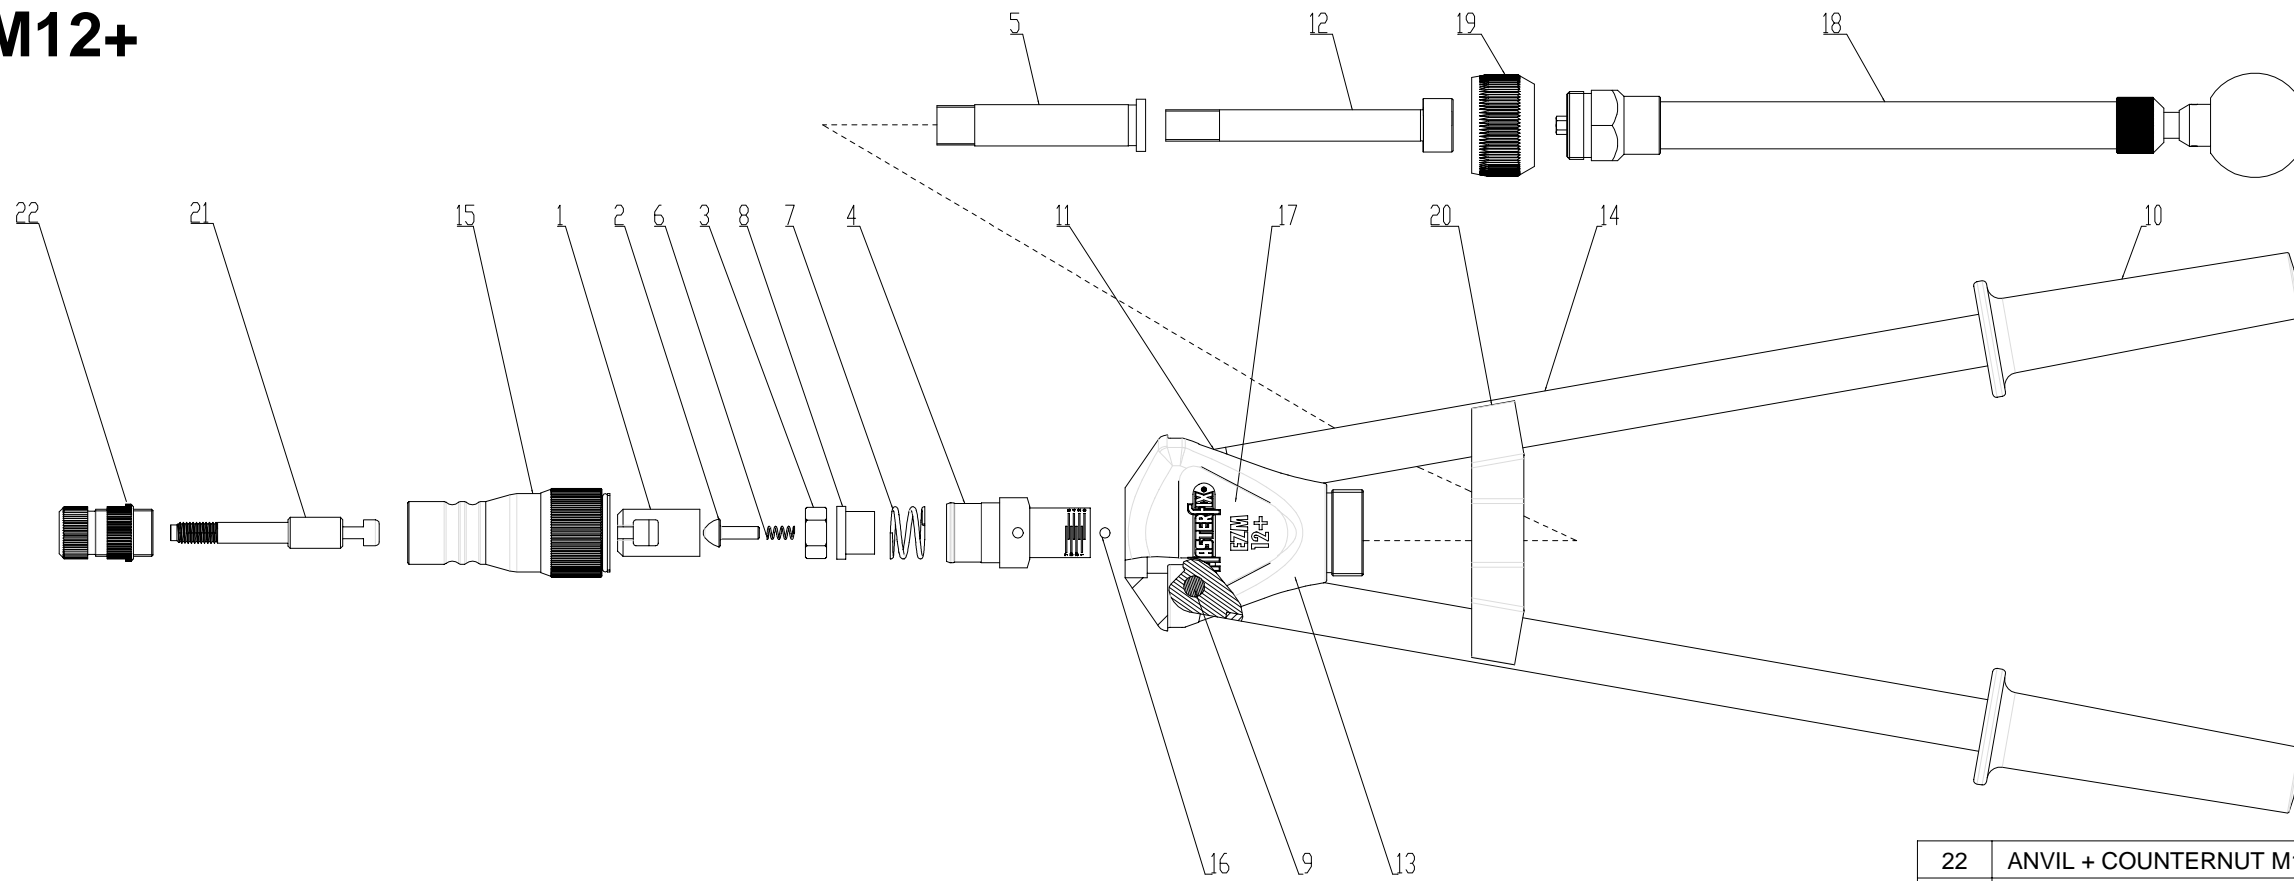

EZM12+

Masterfix Products bv Europe

P.O.Box 21
6190 AA Beek
The Netherlands

Europalaan 12
6199 AB Maastricht-Airport

Phone: +31 (0)43 350 84 84
Fax: +31 (0)43 350 84 88
Website: www.masterfix.com

22	ANVIL + COUNTERNUT M12	900A00033	-	1
22	ANVIL + COUNTERNUT M10	900A00032	-	1
22	ANVIL + COUNTERNUT M8	900A00031	-	1
22	ANVIL + COUNTERNUT M6	900A00030	-	1
22	ANVIL + COUNTERNUT M5	900A00029	-	1
21	MANDREL M12	900P00220	-	1
21	MANDREL M10	900P00219	-	1
21	MANDREL M8	900P00218	-	1
21	MANDREL M6	900P00217	-	1
21	MANDREL M5	900P00228	-	1
20	LEVER CLIP EZM12+	900P00152	-	1
19	CONNECTOR FOR SPINDLE EZM12+	900P00138	-	1
18	SPINDLE UNIT	900A00017	-	1
17	LOGO PLATE EZM12+	900P00139	-	2
16	BALL 4mm (5/32")	900S00102	-	1
15	FRONT SLEEVE NEW QI	900A00068	-	1
14	CAM LEVER NICKEL	900A00163	-	2
13	BODY SPINDLE COMPLETE	900P00249	-	1
12	MAIN AXE EZM12+ SPINDLE	900P00137	-	1
11	FILL UP RING EZM12+	900P00154	-	4
10	GRIPS	900P00025	-	2
9	PIVOT PIN	900P00006	-	2
8	CONTRA NUT SPRING	900P00205	-	1
7	SPRING 20,0x1,8 L40,0	900S00020	-	1
6	SPRING 5,0x0.6 L18	900P00234	-	1
5	BODY AXE	900P00204	-	1
4	MAIN PUSHER	900P00246	-	1
3	NUT M12	900P00202	-	1
2	MANDREL PUSHER	900P00209	-	1
1	QI JOINT PULLER	900P00208	-	1
POS.	DESCRIPTION	ITEM No	CUST No.	QTY
T00013-000		All rights reserved. Date: 20-02-2009		
432EZM12+		EZM12+	-	