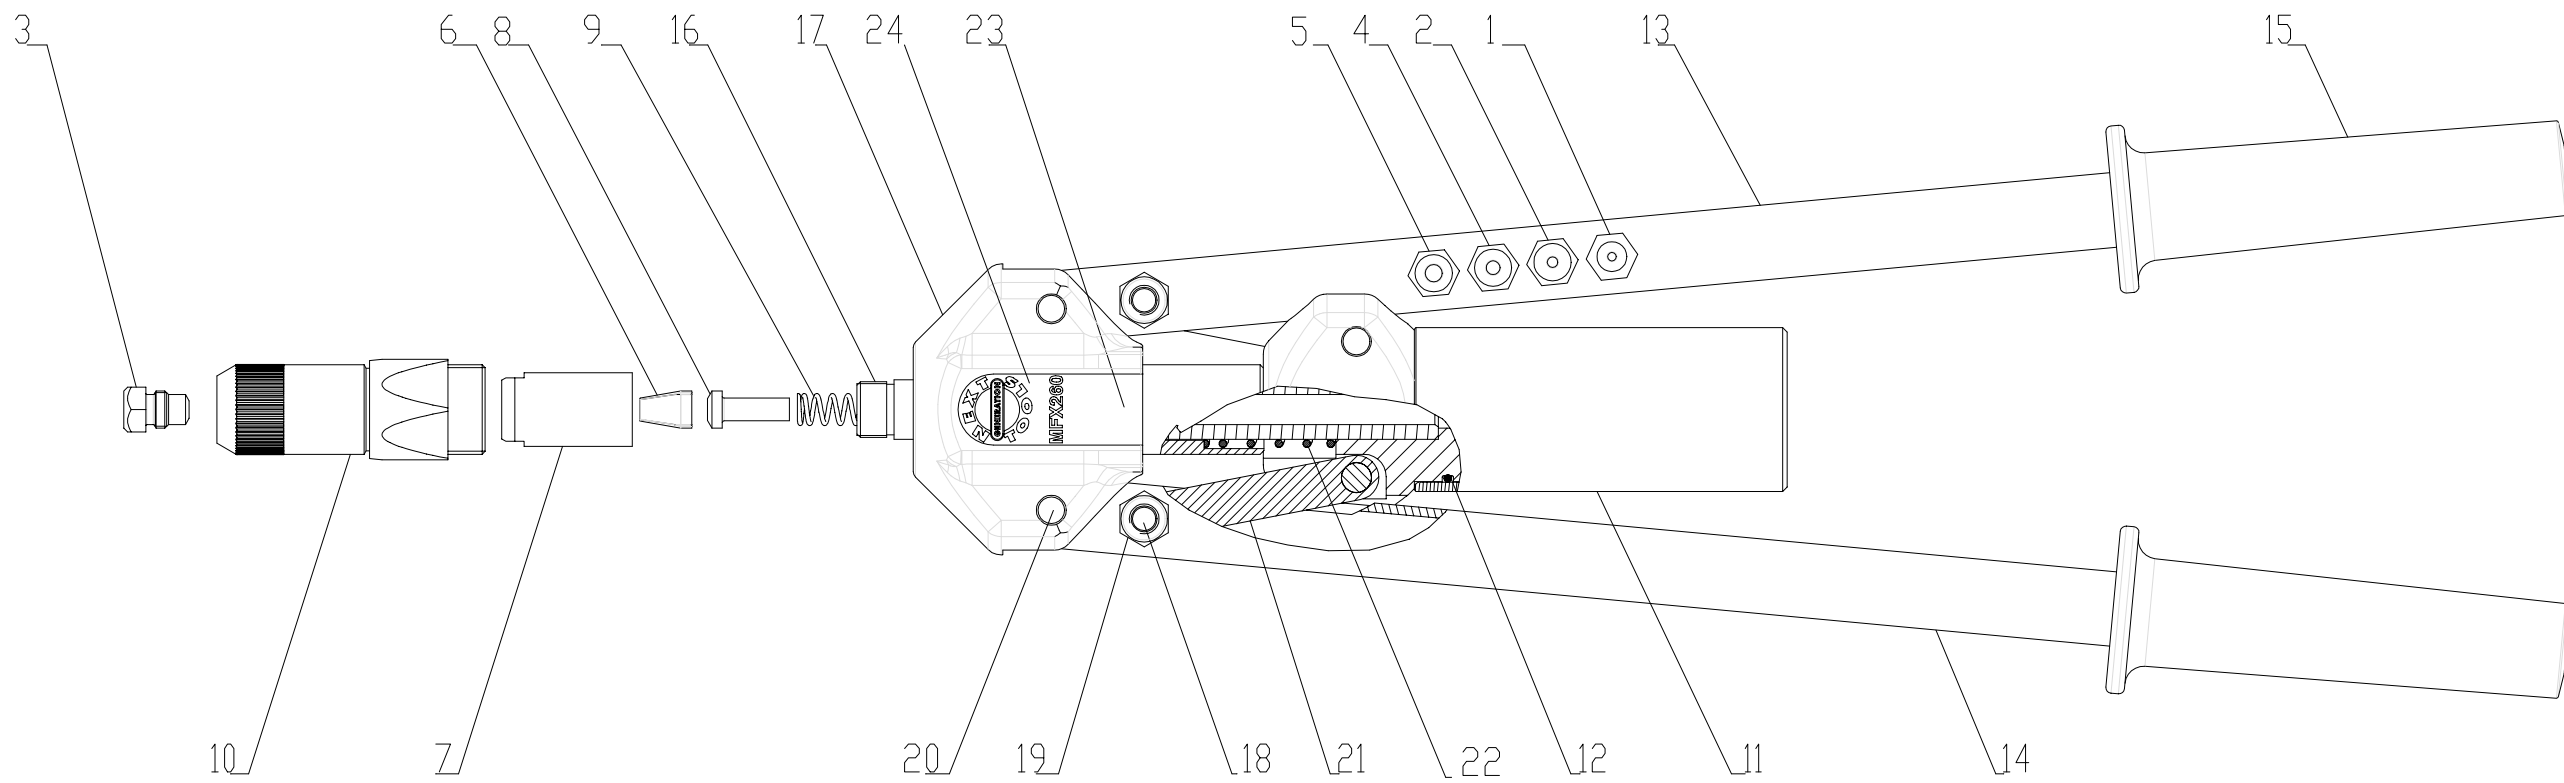

MFX260

Masterfix Products bv Europe

P.O.Box 21
6190 AA Beek
The Netherlands

Europalaan 12
6199 AB Maastricht-Airport

Phone: +31 (0)43 350 84 84
Fax: +31 (0)43 350 84 88
Website: www.masterfix.com

24	SIGN NEXT GENERATION MFX260	900P00114	-	1
23	LOCK KEY	900P00027	-	1
22	RETURN SPRING 20.3x2.0 L52.0	900P00008	-	1
21	BRACKET (SET 3 PCS)	900A00003	-	2
20	PIVOT PIN	900P00006	-	4
19	M8 LOCKNUT	900S00001	-	4
18	LEVER BOLT	900P00007	-	2
17	FRONT BODY	900A00001	-	1
16	REAR BODY	900A00002	-	1
15	GRIPS	900P00025	-	2
14	LEFT LEVER	900P00014	-	1
13	RIGHT LEVER	900P00013	-	1
12	O'RING 33.5x2	900S00002	-	1
11	COLLECTOR	900P00024	-	1
10	FRONT SLEEVE + ADJUST NUT	900A00034	-	1
9	PUSHER SPRING 8.6x1.2 L40	900P00023	-	1
8	JAWPUSHER	900P00017	-	1
7	CLAMPING SLEEVE	900P00015	-	1
6	JAWS (SET 3 PCS)	900A00035	-	1
5	NOSEPIECE F	900P00022	-	1
4	NOSEPIECE E	900P00021	-	1
3	NOSEPIECE D	900P00020	-	1
2	NOSEPIECE C	900P00019	-	1
1	NOSEPIECE B	900P00018	-	1
POS.	DESCRIPTION	ITEM No	CUST No.	QTY
T00001-000		All rights reserved. Date: 08-04-2009		
43106260		MFX260	-	